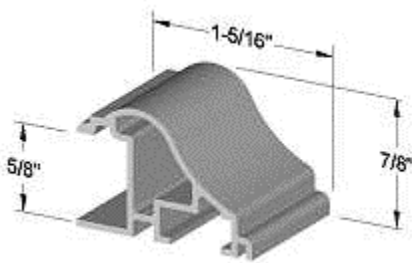

Newport Blue
Part # 78437

Carolina Sky Blue
Part # 78444

**Profile 70
(End View)**

**Graphite Patina
Part # 70900**

**Bronze Patina
Part # 70901**

**Smokey Marble
Part # 70902**

**Onyx Marble
Part # 70903**